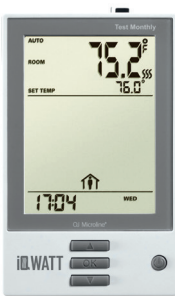

ELECTRICAL UNDERFLOOR HEATING SYSTEMS – IQ THERMOSTAT

Product	Functions	Maximum switching current (A)	Price (CAD)
Programmable IQ THERMOSTAT	Individual programming of events, built-in GFCI, digital display, multi voltage 120-240V	15	145.70
Non-programmable IQ THERMOSTAT	Built-in GFCI, multi voltage 120-240V	15	142.50
Power Module	Thermostat power extender	15	102.00

Programmable IQ THERMOSTAT controls the IQ FLOOR MAT and IQ FLOOR CABLE systems. Can be programmed for up to 7 days with 4 events per day. There is an override function. Energy consumed in the past year appears at the push of a button.